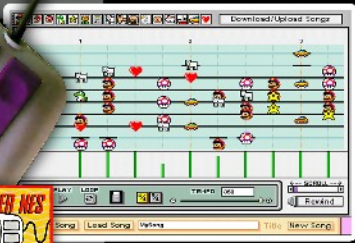

MARIO PAINT

Only For

Animation!

Add exciting dimension by creating moving animation with up to nine frame sequences!

Orchestration!

Compose your own songs by selecting of over 15 different musical sounds and the entire scale of notes!

Coordination!

Increase your Super NES Mouse dexterity by playing Gnat Attack, the clever fly swatter game included inside!

Super NES Mouse

The Super NES Mouse fits your palm comfortably. Test it out on Mario Paint titles currently being developed. Just look for the Super NES Mouse symbol on the cover of compatible programs.

- Enjoy 16 colors and 75 textures and backgrounds
- Make custom creations with 120 supplied stamps
- Experience freestyle drawing with three pen sizes
- Take advantage of six eraser pens and nine full screen erasers
- Shape templates include a circle, rectangle and line.
- Add shadowing and patterns with an airbrush and "fill" paintbrush.
- Write screen copy with text characters in two sizes
- Save one creation with the battery back-up or record them all on your home VCR